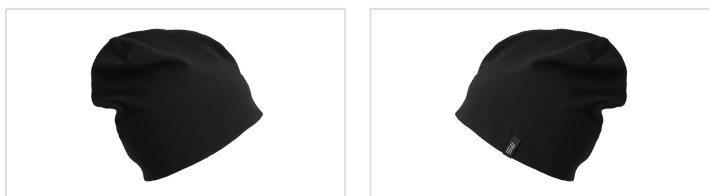

# Beanie Low

Art nr: 1000404

Previous art. nr: 783-99

Beanie hat in cotton and elastane with woven logo-tab. Low model with tone-on-tone seams. Height 21 cm.

STANDARD  
100  
SE 21-271  
RISE

Black  
001

Medium grey melange  
037

Navy  
403

Red  
607

Orange  
806